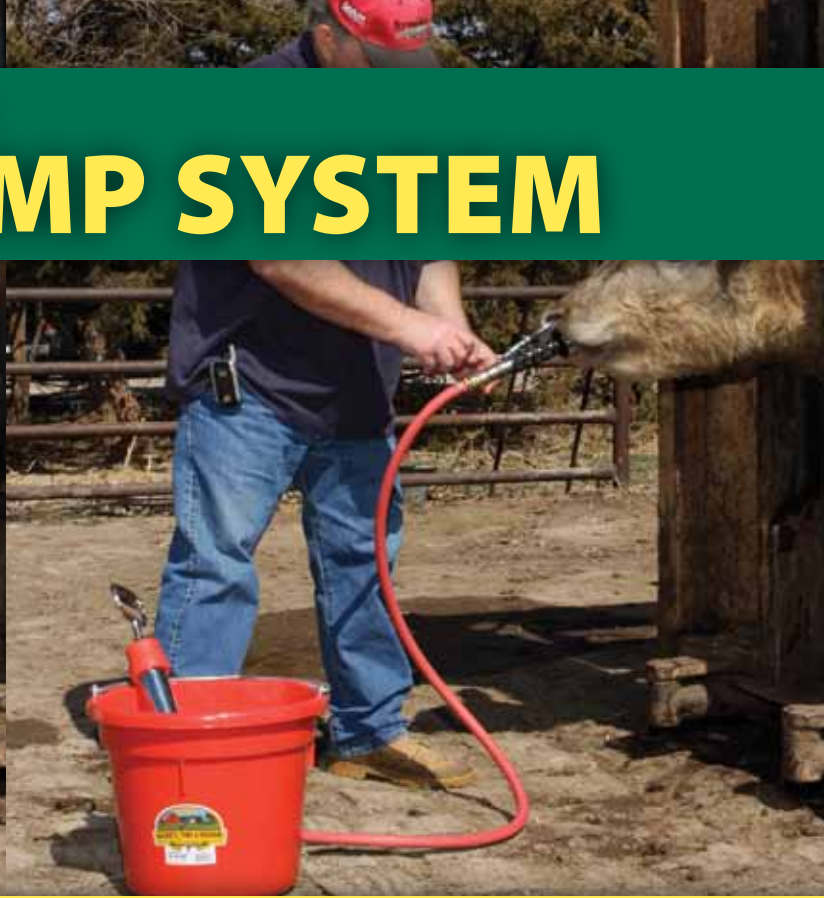

CATTLE

PUMP SYSTEM

A One Person System for Administering Fluids with Ease!

- Utilizes natural extended neck position of bovine for ease of swallowing
- Internal valve and pump designed for easy replacement
- Damming action to diminish chance of regurgitation
- Probe features tear drop end to ease feeding
- Probe passes easily into stomach only
- 6 foot oil resistant hose
- Two probe sizes available

3' Probe – for cattle 300 lbs. and up

5' Probe – for larger cattle, typically in dairy industry where cattle are taller

www.springermagrath.com

800-445-9254

 **MADE IN THE USA**

Item #	Description	Bovine Weight (lbs)	UPC	Item Dims. L x W x H (in.)	Product Wt. (lbs)	Cubic Feet
300CPS	300 Cattle Pump System	300-900	659276300002	36 x 16 x 3.5	7.1	1.167
500CPS	500 Cattle Pump System	900+	659276912205	59.5 x 16 x 3.5	8.16	1.928
320PO	CPS Pump	N/A	659276912069	21.5 x 2.5 x 6.25	2.37	0.194
300CPSPR	CPS 300 Probe	300-900	659276911994	36 x 2.5 x 3	2.575	0.156
500CPSPR	CPS 500 Probe	900+	659276912274	60 x 2.5 x 3	3.63	0.26